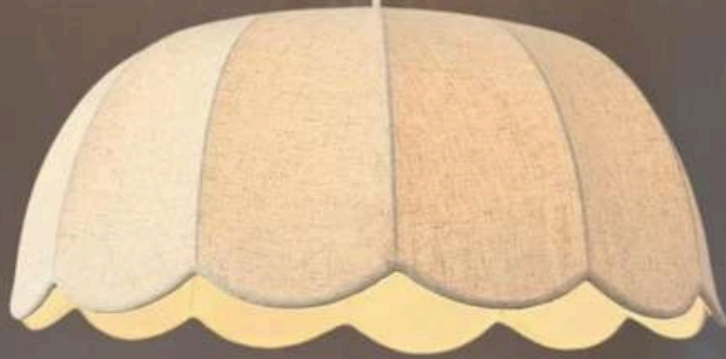

Price: ₹2800

Bamboo Basket Pendant ALF - 06

Height: 10" | Dia: 12"

Holder: E27

Material: Bamboo

Finish: Natural

Price: ₹2200

Fabric custom option available | 18% GST applicable

Japanese Nordic Pendant ALF - 07

Height: 18" | Dia: 18"

Holder: E27

Material: Fabric

Finish: Beige Price:

₹2800

Bloom Nordic Pendant ALF - 08

Height: 18" | Dia: 12"