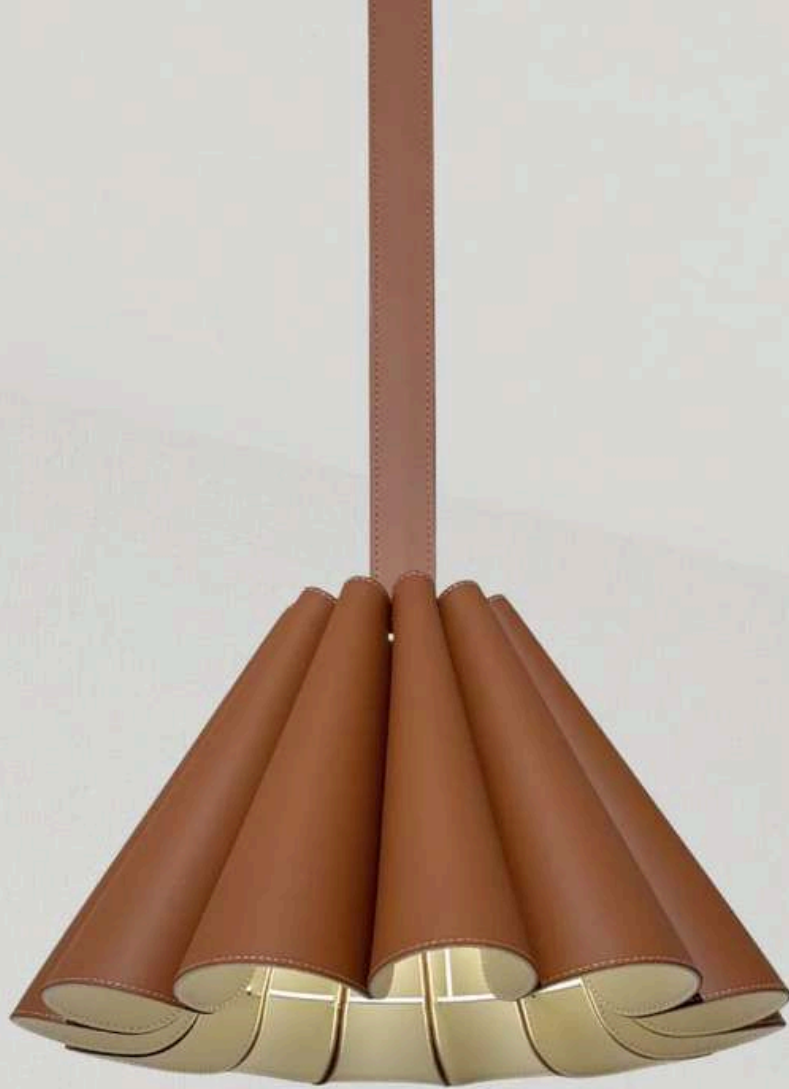

Nordic Wabi Sabi Original Chandelier

Product Code - AL- 04

Dia: 600mm

Wattage: 18w

CCT: 3000k

Material: Imported DuPont
Paper

Price: 14,500 + GST

Tulle Leather Pendant Lamp