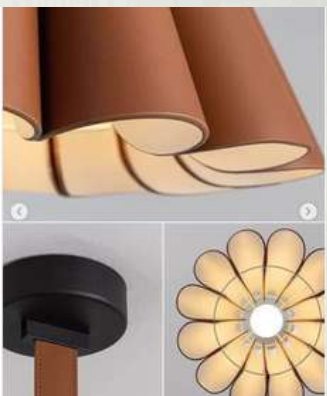

Product Code - AL- 05

Dia: 450mm x 1500mm

Wattage: 12-18w

CCT: 3000k

Material: Metal + Leather

Price: 17,500 + GST

Oval Pendant Light (Black)

Product Code - AL- 06