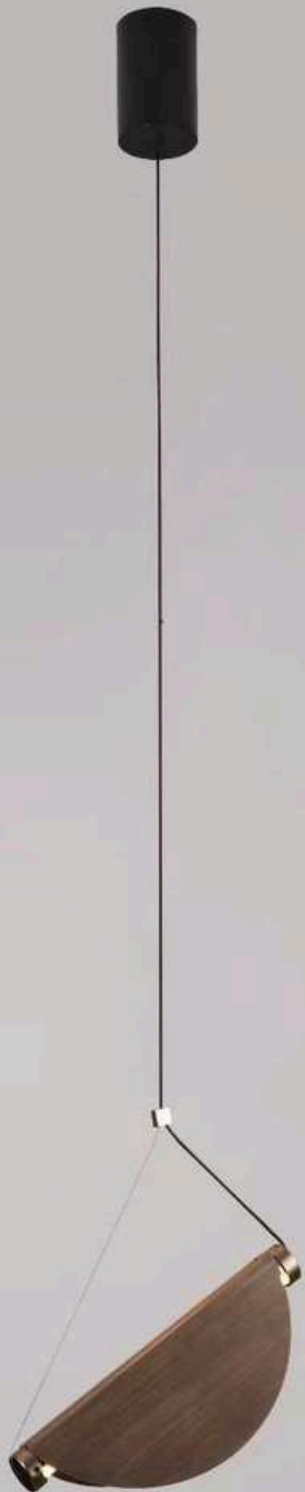

Nordic Wabi Sabi Original Chandelier

Product Code - AL- 04

Dia: 600mm

Wattage: 18w

CCT: 3000k

Material: Imported DuPont
Paper

Price: 14,500 + GST

Tulle Leather Pendant Lamp

Product Code - AL- 07

Dia: 200mm x 1700mm

Wattage: 12-18w

CCT: 3000k

Material: Metal + Glass

Price: 6,800 + GST

Neptune Linear Lights

Product Code - AL- 08

Price: 19,000 + GST

Length: 1220mm x 100mm

Wattage: 25w (Dimmable)

CCT: 3000k

Body Colour: Metallic Grey

Hanging Wire: Adjustable

Glider Pendant Light

Product Code - AL- 10

Length: 260mm x 180mm

Height: 2000mm

Wattage: 6w

CCT: 3000k

Body Colour: Metallic Grey

Hanging Wire: Adjustable

Price: 5,200 + GST

Glider Cluster Pendant Light (Set of 6)